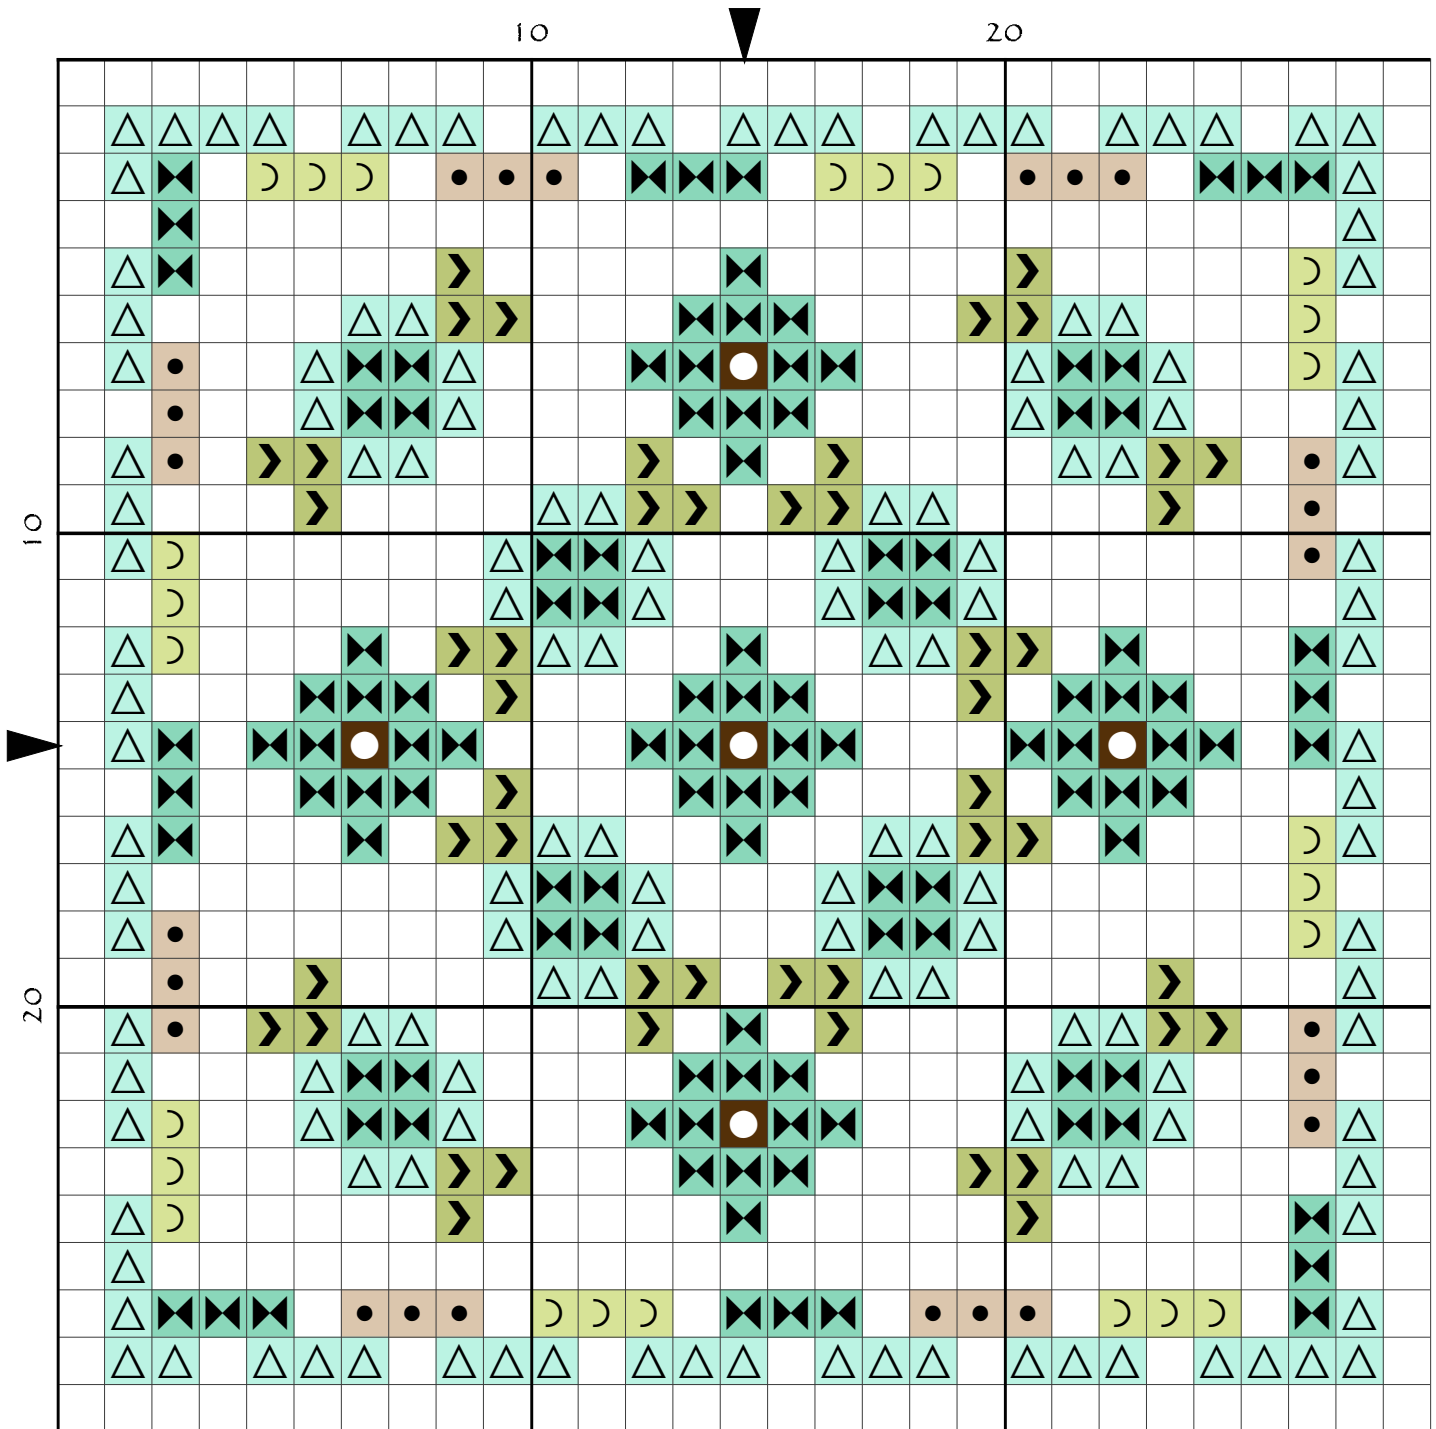

# Roberta's Flowers Fob Front by Sharon Manspeaker

© 2008

Legend:

-  DMC-471
-  DMC-472
-  DMC-842
-  DMC-898
-  DMC-959
-  DMC-964

# Roberta's Flowers Fob Front

---

Author: Sharon Manspeaker

Copyright: © 2008

Website: [www.xstitchhappy.com](http://www.xstitchhappy.com)

Fabric: 14-ct or 28-ct over 2

Grid Size: 29W x 29H

Design Area: 1.93" x 1.93" (27 x 27 stitches)

## Legend:

 DMC 471 avocado green - vy lt  
 DMC 472 avocado green - ul lt

 DMC 842 beige brown - vy lt  
 DMC 898 coffee brown - vy dk

 DMC 959 seagreen - md  
 DMC 964 seagreen - lt