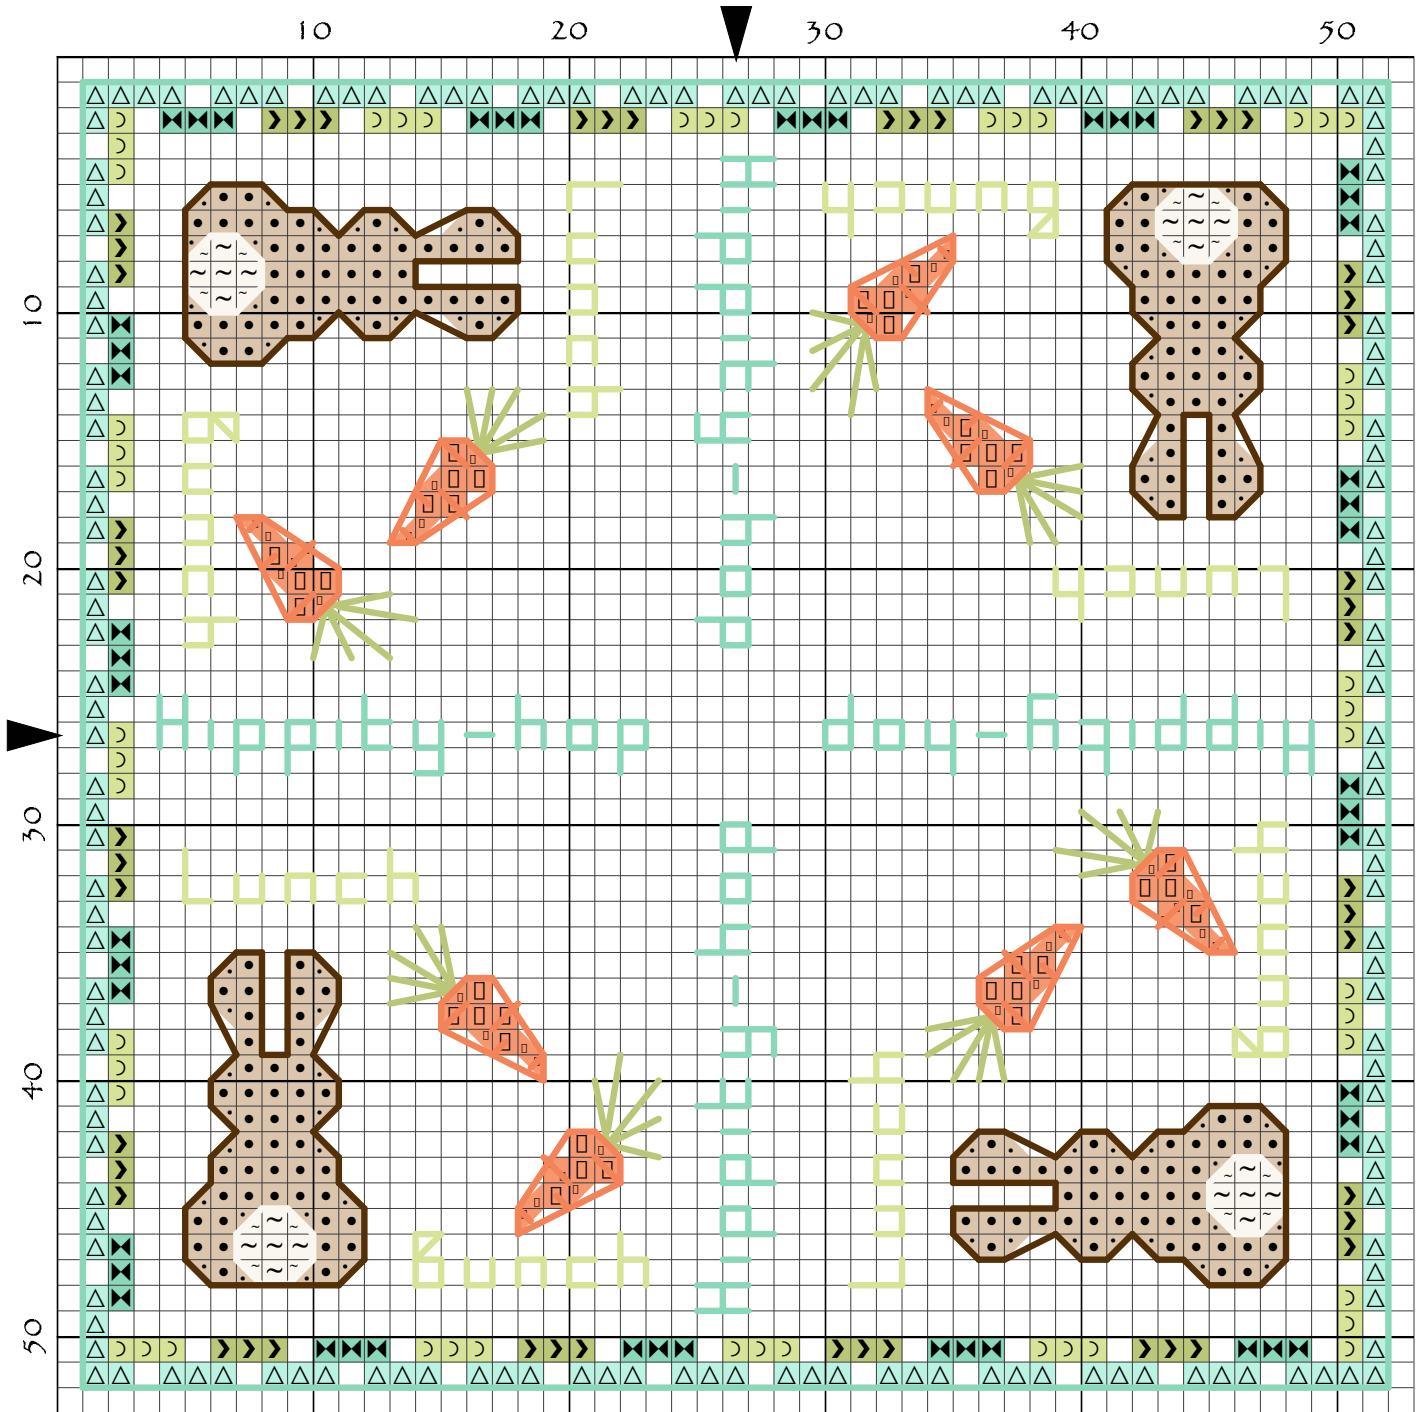

# Roberta's Bunnies Biscornu by Sharon Manspeaker

© 2008

Legend:

- |  |         |  |         |  |         |  |          |
|--|---------|--|---------|--|---------|--|----------|
|  | DMC-471 |  | DMC-722 |  | DMC-959 |  | DMC-3866 |
|  | DMC-472 |  | DMC-842 |  | DMC-964 |  |          |

# Roberta's Bunnies Biscornu

Author: Sharon Manspeaker

Copyright: © 2008

Website: [www.xstitchhappy.com](http://www.xstitchhappy.com)

Grid Size: 53W x 53H

Design Area 2.83" x 2.83" (51 x 51 stitches)

## Backstitch Lines:

|  |         |                       |   |         |                      |   |          |                        |
|--|---------|-----------------------|---|---------|----------------------|---|----------|------------------------|
|  | DMC-471 | avocado green - vy lt |  | DMC-721 | orange spice - md    |  | DMC-959  | seagreen - md          |
|  | DMC-472 | avocado green - ul lt |  | DMC-898 | coffee brown - vy dk |  | DMC-3866 | mocha brown - ul vy lt |